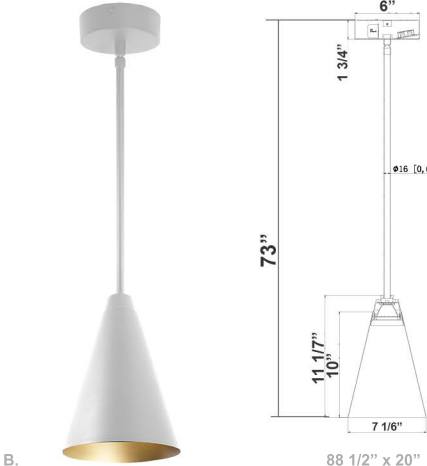

# Cone Pendant Lights with 5ft Adjustable Downrod **MCTP**

A.

B.

**Wattage**

6W / 9W / 12W

**Voltage Input**

120-277V AC  
50Hz / 60Hz

**Efficacy**

50 LPW

**Dimming**

TRIAC Dimmable at 120V & 0-10V Dimming at 120-277V  
Dual Function

**Finish**

Spun Steel Housing  
Black & Gold / White & Gold Finish

**Color Temperatures**

**Beam Angles**

**Features**