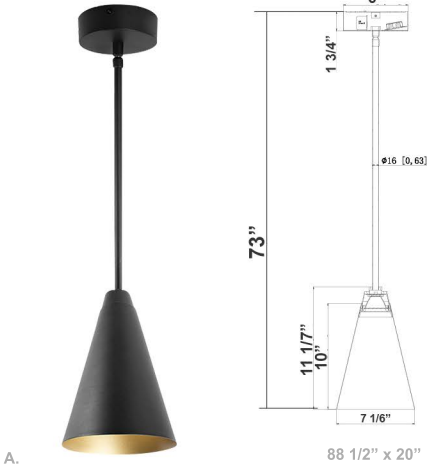

# Cone Pendant Lights with 5ft Adjustable Downrod **MCTP**

A.

B.

**Wattage**

6W / 9W / 12W

**Voltage Input**

120-277V AC  
50Hz / 60Hz

**Efficacy**

50 LPW

**Dimming**

TRIAC Dimmable at 120V & 0-10V Dimming at 120-277V  
Dual Function

**Finish**

Spun Steel Housing  
Black & Gold / White & Gold Finish

**Color Temperatures**

**Beam Angles**

**Features**